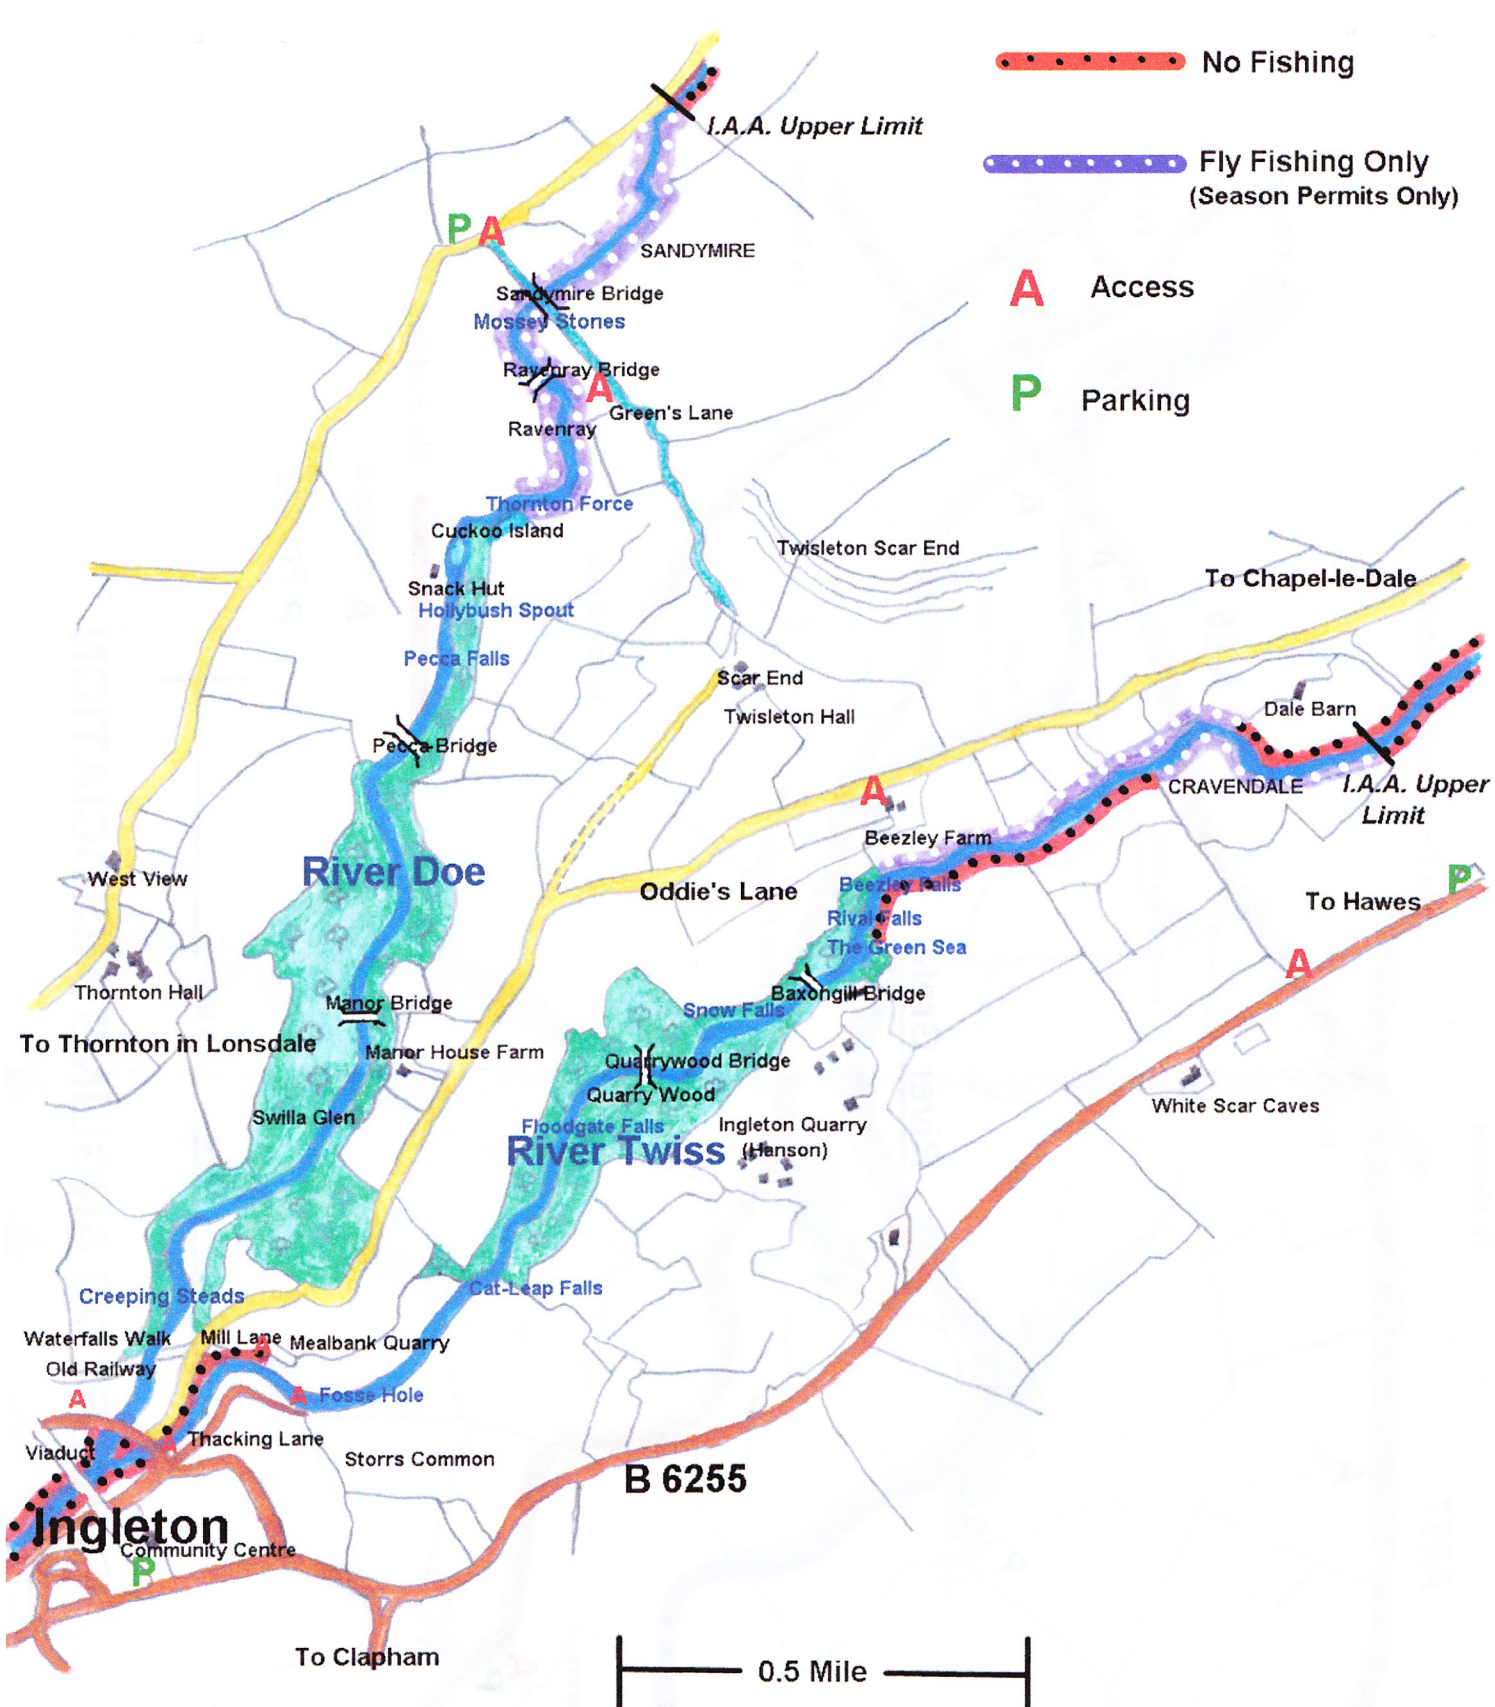

-  No Fishing
-  Access
-  Parking

INGLETON ANGLING ASSOCIATION

To Dent

●●●●●● No Fishing

●●●●●● Fly Fishing Only
(Season Permits Only)

A Access

P Parking

INGLETON ANGLING ASSOCIATION